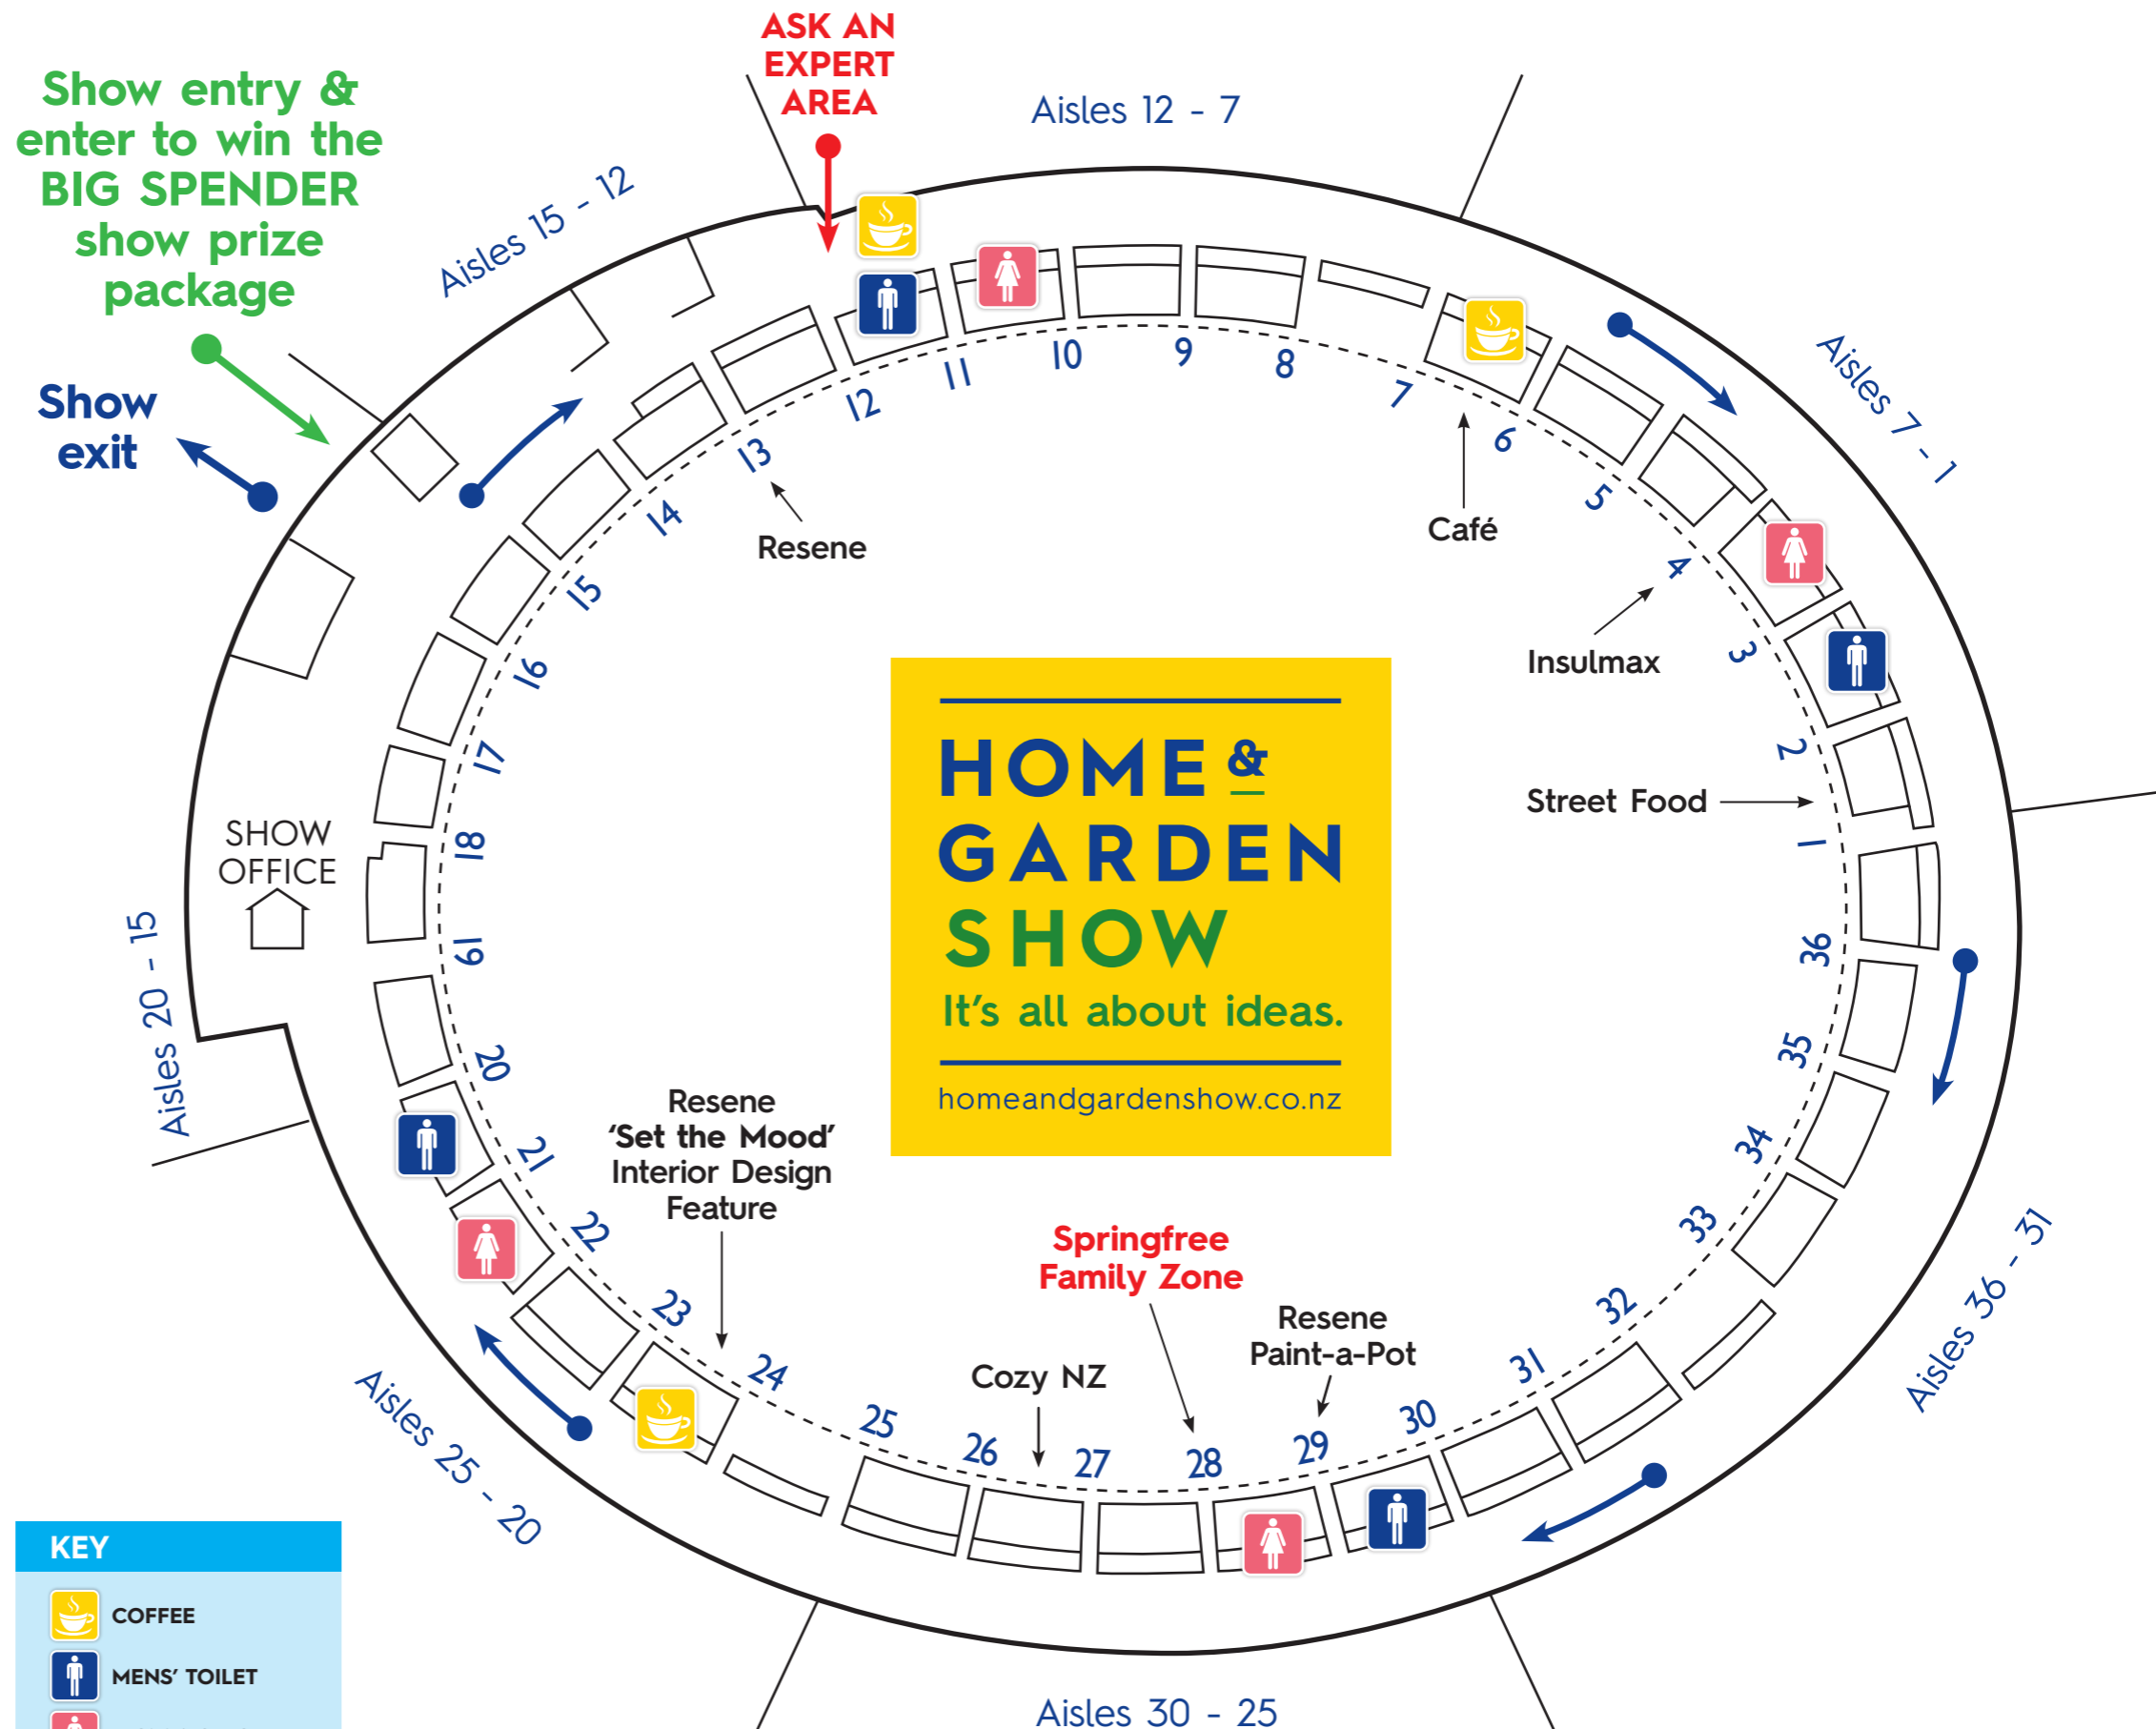

Also check out -

- » **Animal Evac NZ** will be giving away free Pet Evacuation Plans and advice on how to keep your pet safe in a disaster. They also have some wonderful merchandise for you and your pets, a delicious raffle and PUPPIES!! There will be dogs and puppies available for patting, and on Saturday and Sunday you can have a professional pet portrait taken with a baby Bulldog, Amstar, Cavoodle, Labrador, Labradoodle or maybe even a Lab'aire. Come and support a great cause, learn about pet disaster management and get your cuddle-fix for the day.
- » **CAFÉ and STREET FOOD Vendors.** Take a break from the shopping and enjoy a delicious bite to eat.
- » **Resene Paint-a-Pot** - Saturday and Sunday from 11 - 2pm in the **Springfree Family Zone**.
- » **'Set the Mood' Interior Design Competition in association with Resene.** 'Set the Mood' showcases how mood boards can play a huge part in the overall planning process for your next project and are a wonderful way to 'set the mood' and understand the look and feel of your completed project to help you make those final crucial design decisions. Visit these wonderful displays for ideas you can take home. This year's displays are a big thank you to - **Verdant Living, Foxx & Filly and Tonic Interiors.**

KEY

- COFFEE
- MENS' TOILET
- WOMENS' TOILET

DISABLED TOILETS and BABY CHANGE facilities are located in aisles 3 and 21

ATMS are available in Sky Stadium or cash can be given out at the ticket box at the show entrance.